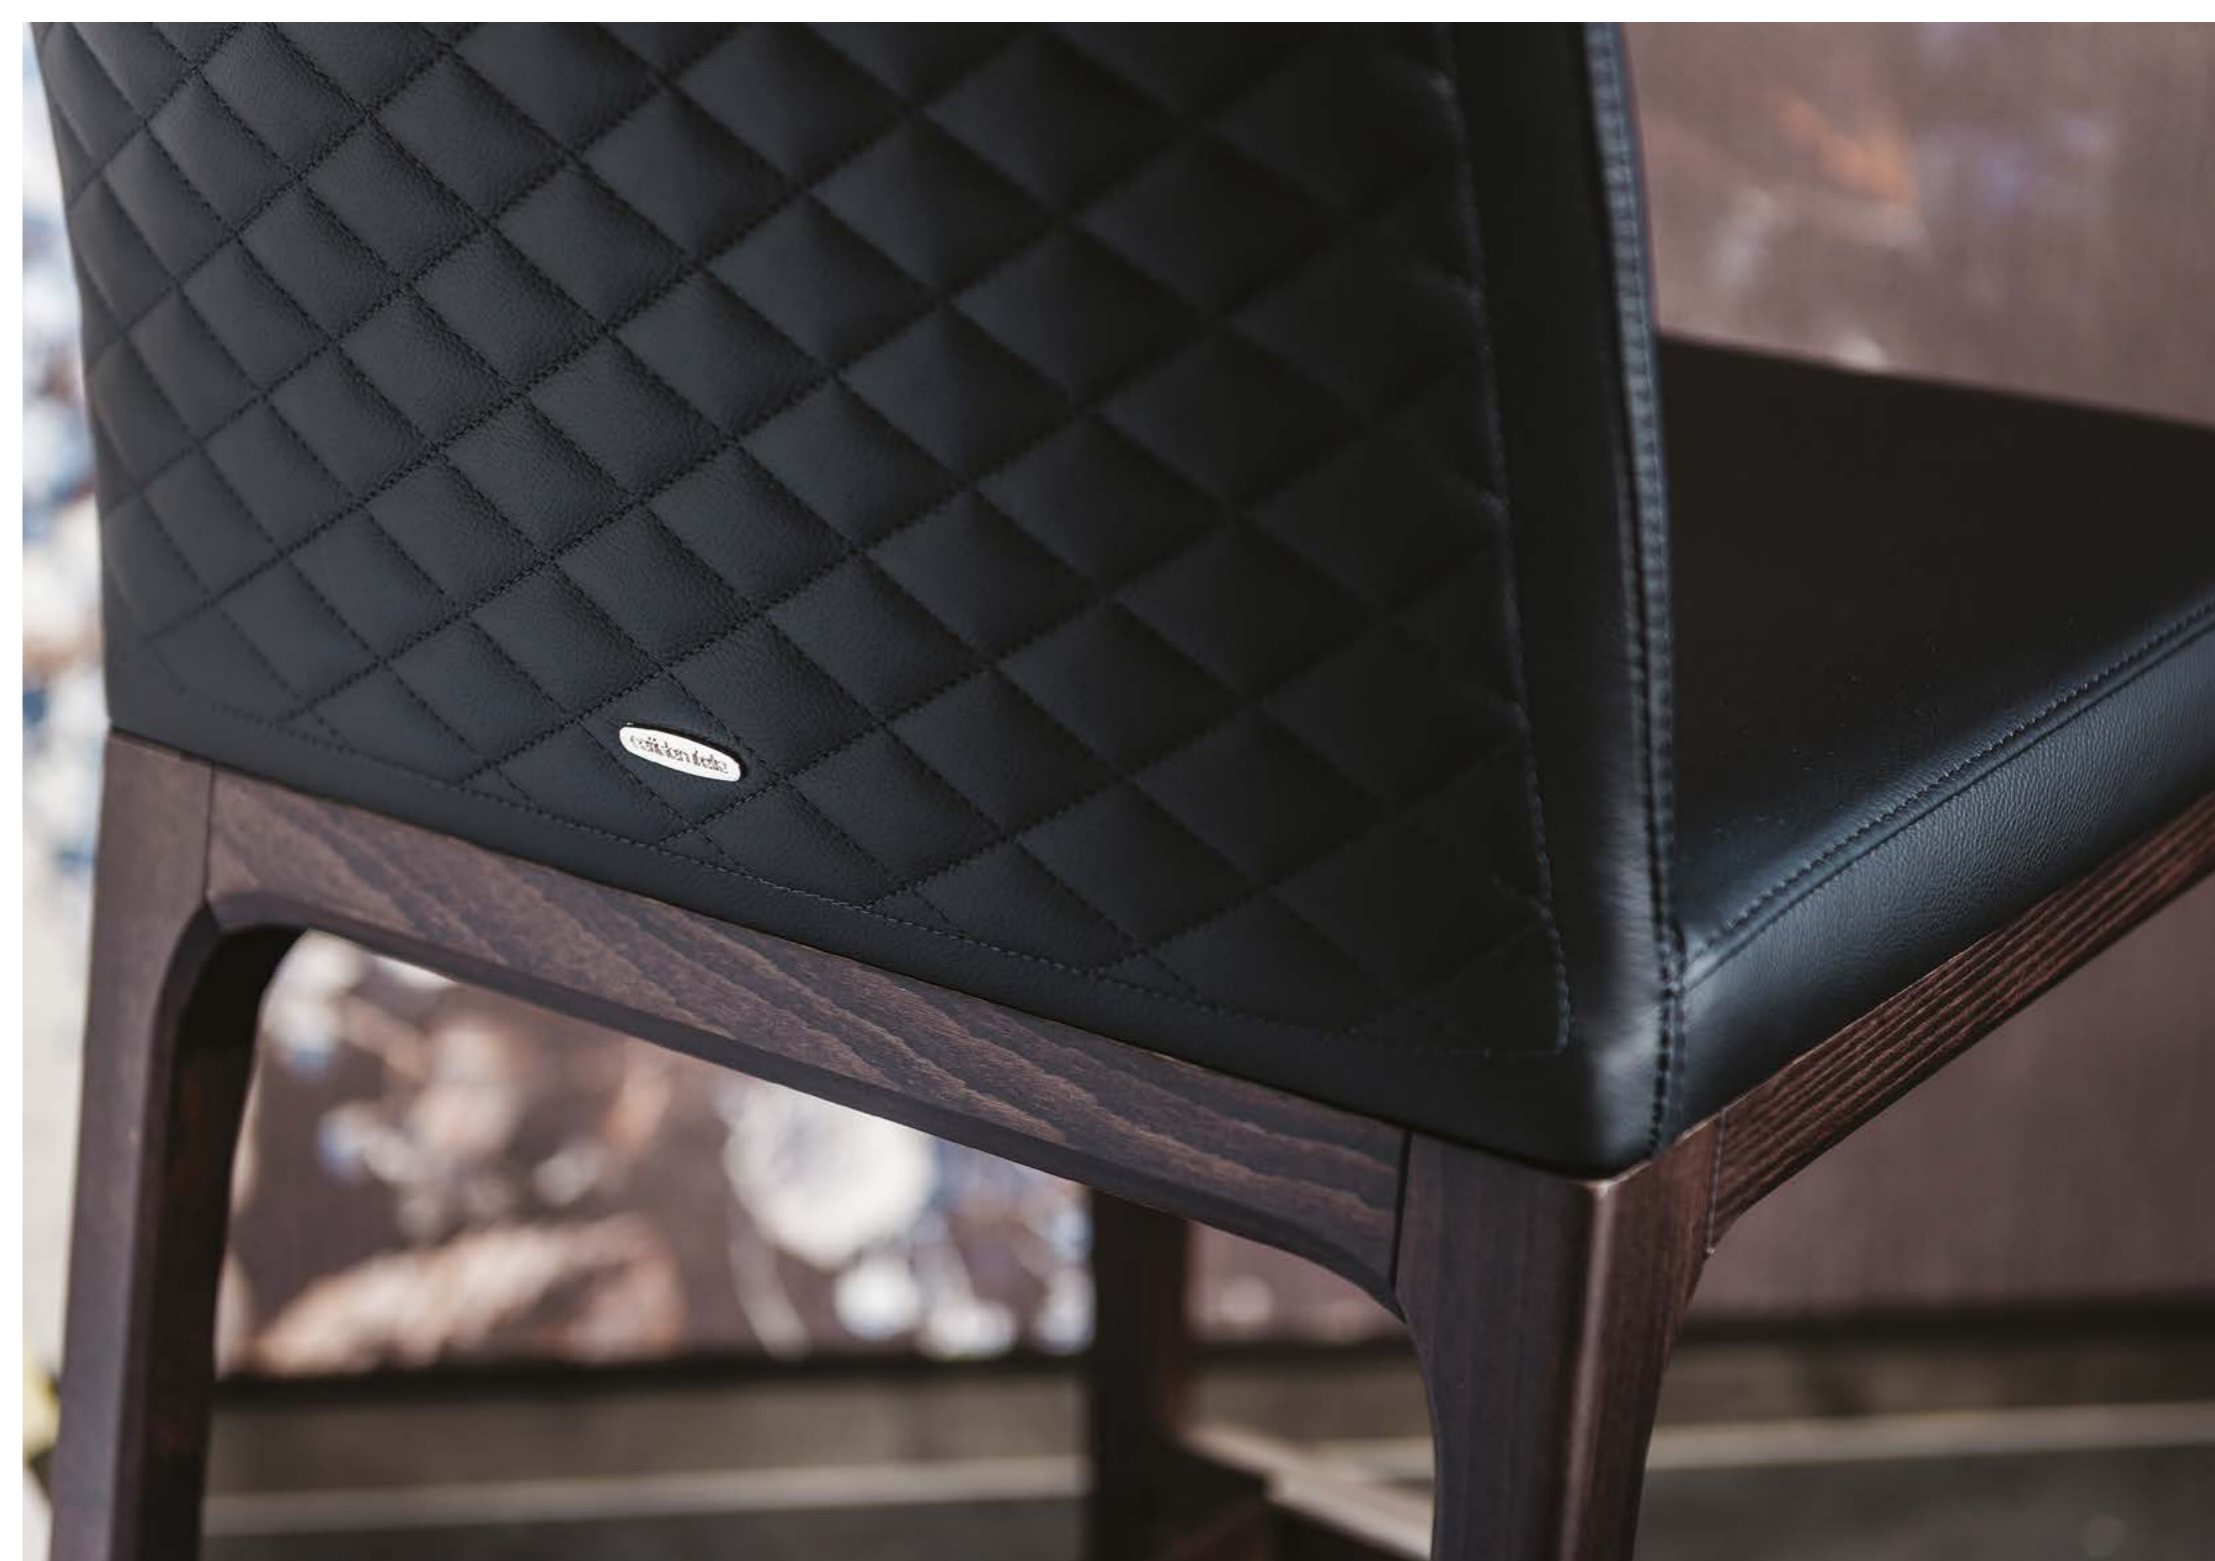

SEAT COVERS

Micro Nubuck

FRAME FINISHES

Wood