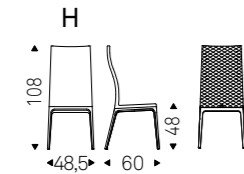

Arcadia Couture chair

Paolo Cattelan | 2017

Sedia con o senza braccioli con struttura in faggio naturale, tinto noce Canaletto, wenghè o nero opaco. Rivestimento in ecopelle o pelle come da campionario. Retro schienale trapuntato. Non sfoderabile.

Chair with or without arms with frame in natural beech, Canaletto walnut, wenghè or black stained beech. Cover in synthetic leather or soft leather as per sample card. Quilted seatback cover. The cover is not removable.

Chaise avec ou sans accoudoirs avec structure en hêtre naturel, hêtre teinté noyer Canaletto, hêtre teinté wenghè ou hêtre laqué noir opaque. Revêtement en simili cuir ou cuir mince selon échantillons. Dos de siège matelassé. Le revêtement n'est pas déhoussable.

Silla con o sin brazos con patas en haya natural, teñida nogal Canaletto, wenghè o negro mate. Revestimiento en ecopiel o piel según muestrario. Respaldo exterior acolchado. El tapizado no es desenfundable.

Stuhl mit oder ohne Armlehnen in Buche natur, gebeizt Nussbaum Canaletto, wenghè oder schwarz. Bezug aus Kunstleder oder Softleder laut Musterkarte. Rückseite gesteppt. Nicht abziehbar.