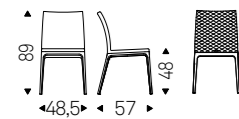

ARCADIA COUTURE H
soft leather 946 marrone and wengè frame

Arcadia Couture chair

Paolo Cattelan | 2017

Sedia con o senza braccioli con struttura in faggio naturale, tinto noce Canaletto, wenghè o nero opaco. Rivestimento in ecopelle o pelle come da campionario. Retro schienale trapuntato. Non sfoderabile.

Chair with or without arms with frame in natural beech, Canaletto walnut, wenghè or black stained beech. Cover in synthetic leather or soft leather as per sample card. Quilted seatback cover. The cover is not removable.

Chaise avec ou sans accoudoirs avec structure en hêtre naturel, hêtre teinté noyer Canaletto, hêtre teinté wenghè ou hêtre laqué noir opaque. Revêtement en simili cuir ou cuir mince selon échantillons. Dos de siège matelassé. Le revêtement n'est pas déhoussable.

Silla con o sin brazos con patas en haya natural, teñida nogal Canaletto, wenghè o negro mate. Revestimiento en ecopiel o piel según muestrario. Respaldo exterior acolchado. El tapizado no es desenfundable.

Stuhl mit oder ohne Armlehnen in Buche natur, gebeizt Nussbaum Canaletto, wenghè oder schwarz. Bezug aus Kunstleder oder Softleder laut Musterkarte. Rückseite gesteppt. Nicht abziehbar.