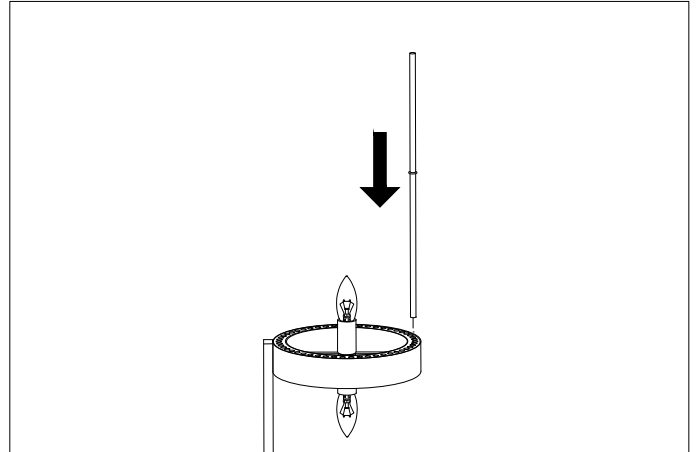

2. Place the glass.