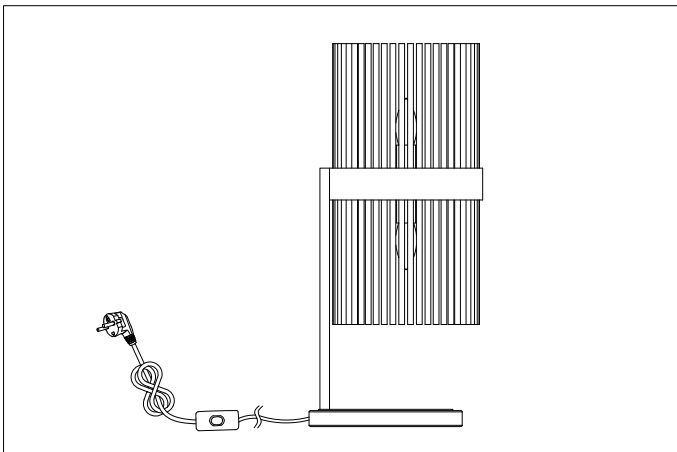

Item type
Table Lamp

Item name
Carnero

Item number(s)
115473

Attention!
Do not connect your luminaire to electricity until it is fully assembled.

Care instructions:
Wipe with a soft dry cloth, do not use chemicals or abrasive cleaning materials.

Eichholtz B.V.
Delfweg 52
2211 VN Noordwijkerhout
The Netherlands

🏠 www.eichholtz.com
✉ service@eichholtz.com
☎ +31 (0)252 515 850

1. Place the bulbs.

2. Place the glass.

3. Insert the plug into the socket.