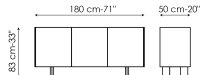

Data sheet

Width: 180cm
Depth: 50cm
Height: 65cm

Width: 180cm
Depth: 50cm
Height: 83cm

Width: 240cm
Depth: 50cm
Height: 65cm

Width: 240cm
Depth: 50cm
Height: 83cm

Top

Ceramic

Silk finish ceramic
Calacatta macchia
vecchia