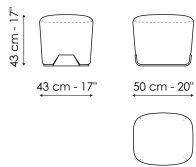

generous and rounded padding, and also because it is slightly raised off the ground thanks to the curved wooden base, a typical feature of the Olos collection.

**Datenblatt**

Olos pouf  
 Breite: 43cm  
 Tiefe : 50cm  
 Hoehe : 43cm