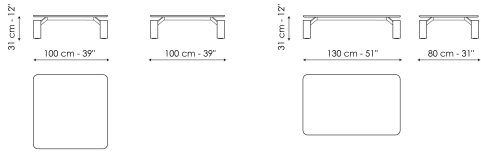

# Magic

Designer: Fabrice Berrux

In designing the Magic coffee table, Fabrice Berrux was inspired by a particular memory from his childhood in which a magician who in passing his hand between two objects linked together by an invisible thread, proved that there was no link, no connection between the two. The space in the Magic table that is created between the top and the base seems to indicate a lack of any point of support and this is precisely the illusion that the designer has managed to recreate: it is as if the top were levitating in a constant and perpetual state of

**Datenblatt**

**Magic 100 x 100**  
 Breite: 100cm  
 Tiefe : 100cm  
 Hoehe : 31cm

**Magic 130 x 80**  
 Breite: 130cm  
 Tiefe : 80cm  
 Hoehe : 31cm