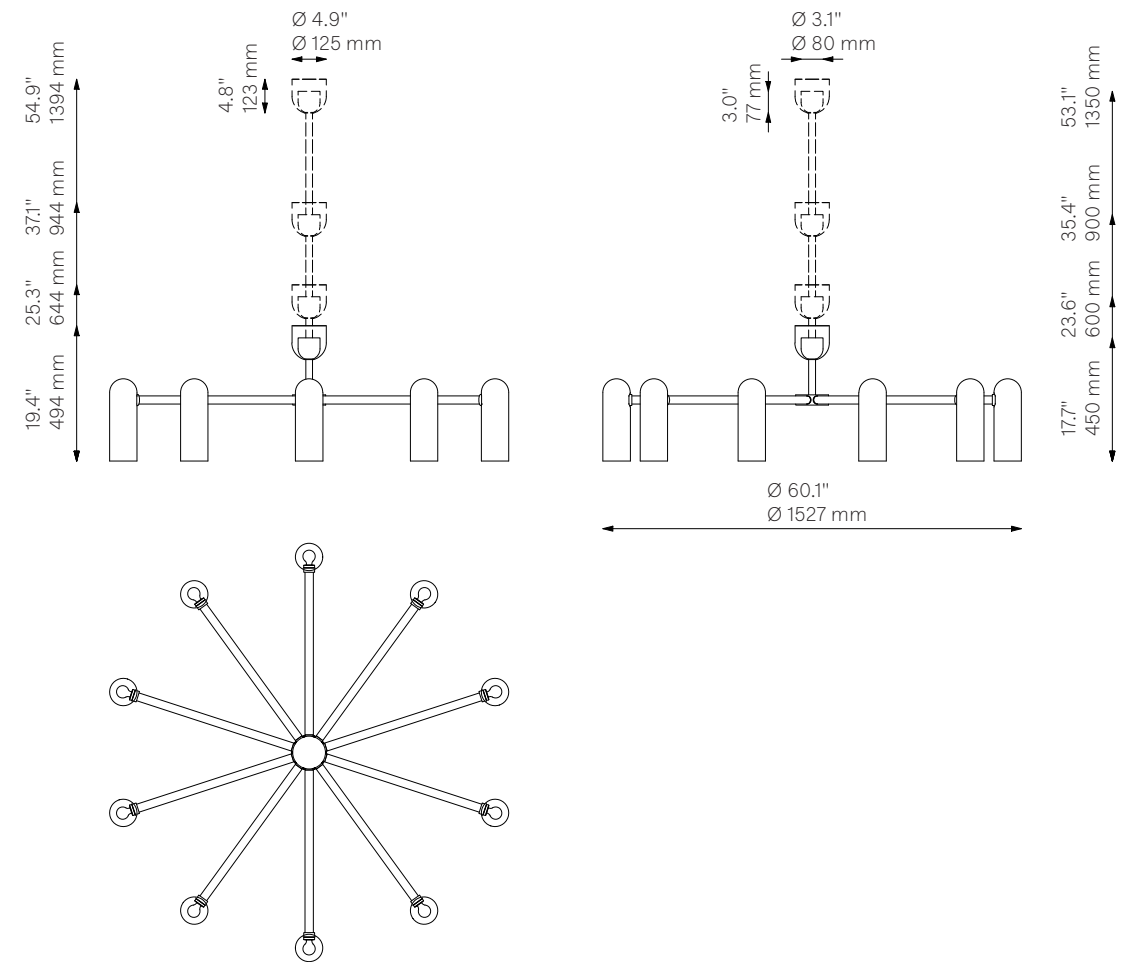

Odyssey Round LG

Chandelier - B156

Odyssey Collection

Schwung Product Information

Glass Lampshades	10 x Ø 100 mm x H 300 mm / Ø 3.9" x H 11.8" Triplex Opal Glass (acid etch on the outside)		
Weight	21.1 kg / 46.5 lb		
Light Source	LED Bulb (included)	10 x 4 W	
	Max Wattage	10 x 15 W	
	Total Lumens	2200 lm	
	Color Temperature	2200- 3000 K	
	Bulb Base	E14 / E12	
	Bulb Size	G45, max length 80 mm / 3.2"	
	Power Supply	230/120V CE/UL	
	Dimmable with electronic dimmers only (ELV, trailing edge)		
Finishes	LBB / Lacquered Burnished Brass BGM / Black Gunmetal PN / Polished Nickel (extra charge of 25%)		
Extension Rods (Included)	1 x 150 mm 1 x 5.9"	1 x 300 mm 1 x 11.8"	1 x 450 mm 1 x 17.7"
CE/UL Certified	CE/UL		
Ingress Protection	IP 20		