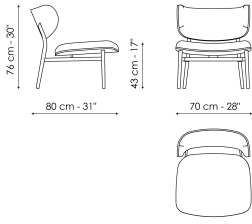

welcoming and contemporary overall image. Discreet and elegant, the Noor lounge armchair contributes to the creation of a comfortable and convivial space, ideal in a living room or study.

Datenblatt

Noor lounge
 Breite: 82cm
 Tiefe : 70cm
 Hoehe : 76cm