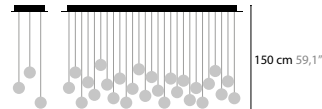

13901 C40

30 cm 11,8" 150 cm 59,1"