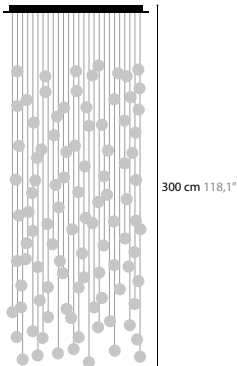

# BALLROOM

DESIGN BY COEN MUNSTERS

**13930 C15**

Ø 35 cm 13,8"

**13905 C20**

Ø 50 cm 19,6"

**13950 C32**

Ø 60 cm 23,6"

**13960 C100**

Ø 120 cm 47,2"

**13970 C145**

Ø 150 cm 59,1"

**13980 C200**

Ø 200 cm 78,7"

**13900 C25**

30 cm 11,8" 100 cm 39,4"

**13901 C40**

30 cm 11,8" 150 cm 59,1"

**BALLROOM C15** BASE: 15 X LED / 2W / 24V / 1620LM

**13930** COLOURS 00 01 02 05 10 14 16

**BALLROOM C20** BASE: 20 X LED / 2W / 24V / 2160LM

**13905** COLOURS 00 01 02 05 10 14 16