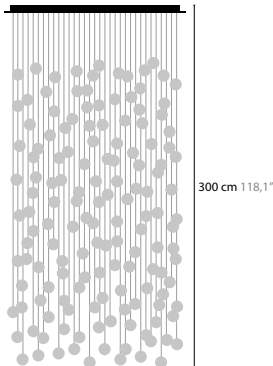

# BALLROOM

DESIGN BY COEN MUNSTERS

**13930 C15**

Ø 35 cm 13,8"

**13905 C20**

Ø 50 cm 19,6"

**13950 C32**

Ø 60 cm 23,6"

**13960 C100**

Ø 120 cm 47,2"

**13970 C145**

Ø 150 cm 59,1"

**13980 C200**

Ø 200 cm 78,7"

**13900 C25**

30 cm 11,8" 100 cm 39,4"

**13901 C40**

30 cm 11,8" 150 cm 59,1"

**BALLROOM C15** BASE: 15 X LED / 2W / 24V / 1620LM

**13930** COLOURS 00 01 02 05 10 14 16

**BALLROOM C20** BASE: 20 X LED / 2W / 24V / 2160LM

**13905** COLOURS 00 01 02 05 10 14 16