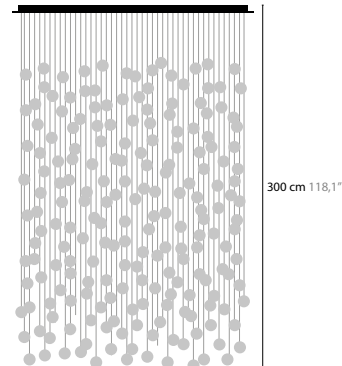

# BALLROOM

DESIGN BY COEN MUNSTERS

**13930 C15**

Ø 35 cm 13,8"

**13905 C20**

Ø 50 cm 19,6"

**13950 C32**

Ø 60 cm 23,6"

**13960 C100**

Ø 120 cm 47,2"

**13970 C145**

Ø 150 cm 59,1"

**13980 C200**

Ø 200 cm 78,7"

**13900 C25**

30 cm 11,8" 100 cm 39,4"

**13901 C40**

30 cm 11,8" 150 cm 59,1"

**BALLROOM C15** BASE: 15 X LED / 2W / 24V / 1620LM

**13930** COLOURS 00 01 02 05 10 14 16

**BALLROOM C20** BASE: 20 X LED / 2W / 24V / 2160LM

**13905** COLOURS 00 01 02 05 10 14 16