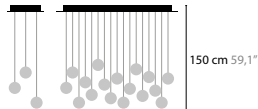

# BALLROOM

DESIGN BY COEN MUNSTERS

**13930 C15**

Ø 35 cm 13,8"

**13905 C20**

Ø 50 cm 19,6"

**13950 C32**

Ø 60 cm 23,6"

**13960 C100**

Ø 120 cm 47,2"

**13970 C145**

Ø 150 cm 59,1"

**13980 C200**

Ø 200 cm 78,7"

**13900 C25**

30 cm 11,8" 100 cm 39,4"