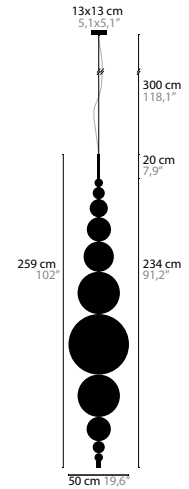

TEARS FROM MOON H12

BASE: 12 X G4 / 12V / MAX. 20W

13070	WHITE HANDMADE GLASS BALLS	COLOURS	00 01 02 05 10 12 13 14 16
13071	BLACK HANDMADE GLASS BALLS	COLOURS	00 01 02 05 10 12 13 14 16
13072	SILVER HANDMADE GLASS BALLS	COLOURS	00 01 02 05 10 12 13 14 16
13073	GOLD HANDMADE GLASS BALLS	COLOURS	00 01 02 05 10 12 13 14 16