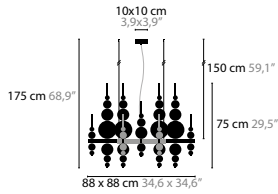

TEARS FROM MOON

DESIGN BY COEN MUNSTERS

13090 > 13093 H20+9