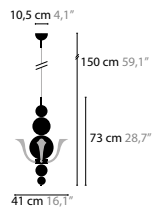

13030 > 13033 H4