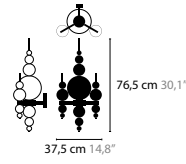

13220 > 13223 W3