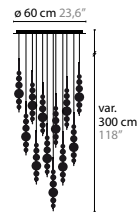

13180 > 13183
H12 MINI