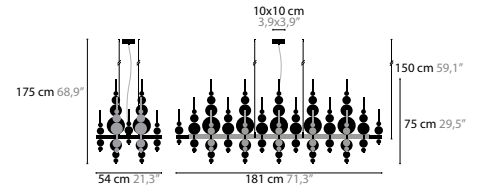

13150 > 13153 H34+4