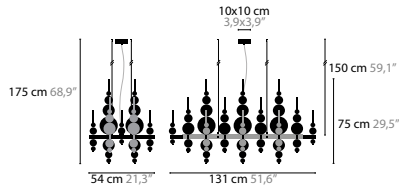

13130 > 13133 H22+3