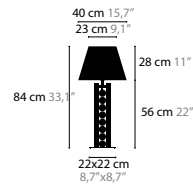

13260 > 13263 T1

TEARS FROM MOON W1

BASE: 1 X G4 / 12V / MAX. 20W

13200	WHITE HANDMADE GLASS BALLS	COLOURS	00 01 02 05 10 12 13 14 16
13201	BLACK HANDMADE GLASS BALLS	COLOURS	00 01 02 05 10 12 13 14 16
13202	SILVER HANDMADE GLASS BALLS	COLOURS	00 01 02 05 10 12 13 14 16
13203	GOLD HANDMADE GLASS BALLS	COLOURS	00 01 02 05 10 12 13 14 16

TEARS FROM MOON W3

BASE: 3 X G4 / 12V / MAX. 20W

13220	WHITE HANDMADE GLASS BALLS	COLOURS	00 01 02 05 10 12 13 14 16
13221	BLACK HANDMADE GLASS BALLS	COLOURS	00 01 02 05 10 12 13 14 16
13222	SILVER HANDMADE GLASS BALLS	COLOURS	00 01 02 05 10 12 13 14 16
13223	GOLD HANDMADE GLASS BALLS	COLOURS	00 01 02 05 10 12 13 14 16

TEARS FROM MOON W3

BASE: 3 X G9 / 220V / MAX. 40W

13240	WHITE HANDMADE GLASS BALLS	COLOURS	00 01 02 05 10 12 13 14 16
13241	BLACK HANDMADE GLASS BALLS	COLOURS	00 01 02 05 10 12 13 14 16
13242	SILVER HANDMADE GLASS BALLS	COLOURS	00 01 02 05 10 12 13 14 16
13243	GOLD HANDMADE GLASS BALLS	COLOURS	00 01 02 05 10 12 13 14 16

TEARS FROM MOON T1

BASE: 1 X E27 / 220V / MAX. 60W

13260	WHITE HANDMADE GLASS BALLS	COLOURS	00 01 02 05 10 12 13 14 16	SHADE	301 310 320 377 391
13261	BLACK HANDMADE GLASS BALLS	COLOURS	00 01 02 05 10 12 13 14 16	SHADE	301 310 320 377 391
13262	SILVER HANDMADE GLASS BALLS	COLOURS	00 01 02 05 10 12 13 14 16	SHADE	301 310 320 377 391
13263	GOLD HANDMADE GLASS BALLS	COLOURS	00 01 02 05 10 12 13 14 16	SHADE	301 310 320 377 391

SHADE

	301 WHITE
	310 CREME
	320 BLACK
	377 BROWN
	391 RED

COLOURS

	00 BRILLIANT BRASS
	01 SATIN BRASS
	02 CHROME
	05 BRONZE
	10 BLACK MATT
	12 BLACK GLOSSY
	13 WHITE GLOSSY
	14 WHITE MATT
	16 MATT NICKEL

GENERAL INFORMATION: - NOTE: LED DOWNLIGHTS WITH SEPARATE SWITCH 'ON/OFF' IN MODELS: H22+3 AND H34+4
- DIMMABLE
- GOLD GLASS: GOLD PLATED
- SILVER GLASS: SILVER PLATED

OTHER COLOURS ON REQUEST