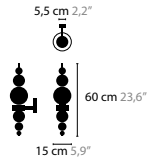

13200 > 13203 W1