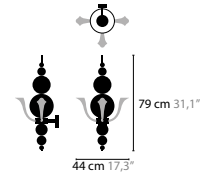

OTHER COLOURS ON REQUEST

13200 > 13203 W1

13220 > 13223 W3

13240 > 13243 W3

13260 > 13263 T1

TEARS FROM MOON W1

BASE: 1 X G4 / 12V / MAX. 20W

13200	WHITE HANDMADE GLASS BALLS	COLOURS	00 01 02 05 10 12 13 14 16
13201	BLACK HANDMADE GLASS BALLS	COLOURS	00 01 02 05 10 12 13 14 16
13202	SILVER HANDMADE GLASS BALLS	COLOURS	00 01 02 05 10 12 13 14 16
13203	GOLD HANDMADE GLASS BALLS	COLOURS	00 01 02 05 10 12 13 14 16