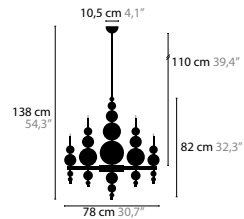

TEARS FROM MOON

DESIGN BY COEN MUNSTERS

13070 > 13073
H12

13074 > 13077
H12+12