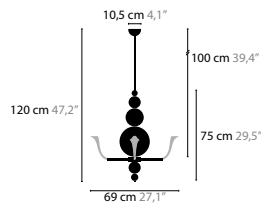

13050 > 13053 H5

TEARS FROM MOON H20+9

BASE: 20 X G4 / 12V / MAX. 10W - DOWNLIGHT: 9 X LED 3W / 2700K / 3375LM - WITH SEPARATE ON-OFF SWITCH

13090	WHITE HANDMADE GLASS BALLS	COLOURS	00 01 02 05 10 12 13 14 16
13091	BLACK HANDMADE GLASS BALLS	COLOURS	00 01 02 05 10 12 13 14 16
13092	SILVER HANDMADE GLASS BALLS	COLOURS	00 01 02 05 10 12 13 14 16
13093	GOLD HANDMADE GLASS BALLS	COLOURS	00 01 02 05 10 12 13 14 16

TEARS FROM MOON H22+3

BASE: 22 X G4 / 12V / MAX. 10W - DOWNLIGHT: 3 X LED 3W / 2700K / 1125LM - WITH SEPARATE ON-OFF SWITCH

13130	WHITE HANDMADE GLASS BALLS	COLOURS	00 01 02 05 10 12 13 14 16
13131	BLACK HANDMADE GLASS BALLS	COLOURS	00 01 02 05 10 12 13 14 16
13132	SILVER HANDMADE GLASS BALLS	COLOURS	00 01 02 05 10 12 13 14 16
13133	GOLD HANDMADE GLASS BALLS	COLOURS	00 01 02 05 10 12 13 14 16

TEARS FROM MOON H34+4

BASE: 34 X G4 / 12V / MAX. 10W - DOWNLIGHT: 4 X LED 3W / 2700K / 1500LM - WITH SEPARATE ON-OFF SWITCH

13150	WHITE HANDMADE GLASS BALLS	COLOURS	00 01 02 05 10 12 13 14 16
13151	BLACK HANDMADE GLASS BALLS	COLOURS	00 01 02 05 10 12 13 14 16
13152	SILVER HANDMADE GLASS BALLS	COLOURS	00 01 02 05 10 12 13 14 16
13153	GOLD HANDMADE GLASS BALLS	COLOURS	00 01 02 05 10 12 13 14 16

TEARS FROM MOON H4

BASE: 4 X G9 / 220V / MAX. 40W

13030	WHITE HANDMADE GLASS BALLS	COLOURS	00 01 02 05 10 12 13 14 16
13031	BLACK HANDMADE GLASS BALLS	COLOURS	00 01 02 05 10 12 13 14 16
13032	SILVER HANDMADE GLASS BALLS	COLOURS	00 01 02 05 10 12 13 14 16
13033	GOLD HANDMADE GLASS BALLS	COLOURS	00 01 02 05 10 12 13 14 16

TEARS FROM MOON H5

BASE: 5 X G9 / 220V / MAX. 40W

13050	WHITE HANDMADE GLASS BALLS	COLOURS	00 01 02 05 10 12 13 14 16
13051	BLACK HANDMADE GLASS BALLS	COLOURS	00 01 02 05 10 12 13 14 16
13052	SILVER HANDMADE GLASS BALLS	COLOURS	00 01 02 05 10 12 13 14 16
13053	GOLD HANDMADE GLASS BALLS	COLOURS	00 01 02 05 10 12 13 14 16

COLOURS			
	00	BRILLIANT BRASS	
	01	SATIN BRASS	
	02	CHROME	
	05	BRONZE	
	10	BLACK MATT	
	12	BLACK GLOSSY	
	13	WHITE GLOSSY	
	14	WHITE MATT	
	16	MATT NICKEL	

GENERAL INFORMATION:

- NOTE: LED DOWNLIGHTS WITH SEPARATE SWITCH 'ON/OFF' IN MODELS: H22+3 AND H34+4
- DIMMABLE
- GOLD GLASS: GOLD PLATED
- SILVER GLASS: SILVER PLATED

OTHER COLOURS ON REQUEST