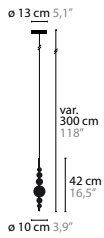

13160 > 13163
H1 MINI