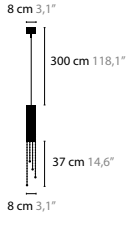

SEXY CRYSTALS

DESIGN BY COEN MUNSTERS

12110 > 12115 H1