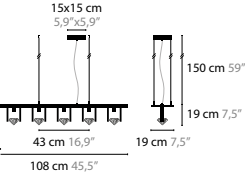

10531 H5L

BASE: 1 X 4,2W / 2700K / 500LM

COLOURS 00 01 02 05 10 12 16

BASE: 2 X 4,2W / 2700K / 1000LM

COLOURS 00 01 02 05 10 12 16

BASE: 3 X 4,2W / 2700K / 1500LM

COLOURS 00 01 02 05 10 12 16

BASE: 5 X 4,2W / 2700K / 2500LM

COLOURS 00 01 02 05 10 12 16

BASE: 5 X 4,2W / 2700K / 2500LM

COLOURS 00 01 02 05 10 12 16

BASE: 8 X 4,2W / 2700K / 4000LM

COLOURS 00 01 02 05 10 12 16

- 00 BRILLIANT BRASS
- 01 SATIN BRASS
- 02 CHROME
- 05 BRONZE
- 10 BLACK MATT
- 12 BLACK GLOSSY
- 16 MATT NICKEL