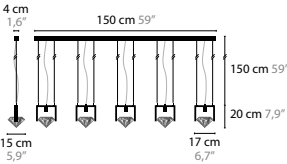

10525 H5

BASE: 1 X 4,2W / 2700K / 500LM

COLOURS 00 01 02 05 10 12 16

BASE: 2 X 4,2W / 2700K / 1000LM

COLOURS 00 01 02 05 10 12 16

BASE: 3 X 4,2W / 2700K / 1500LM

COLOURS 00 01 02 05 10 12 16

BASE: 5 X 4,2W / 2700K / 2500LM

COLOURS 00 01 02 05 10 12 16

BASE: 5 X 4,2W / 2700K / 2500LM

COLOURS 00 01 02 05 10 12 16

BASE: 8 X 4,2W / 2700K / 4000LM

COLOURS 00 01 02 05 10 12 16

- 00 BRILLIANT BRASS
- 01 SATIN BRASS
- 02 CHROME
- 05 BRONZE
- 10 BLACK MATT
- 12 BLACK GLOSSY
- 16 MATT NICKEL