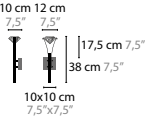

10551 W1

10555 W1 XL

ELEMENTS OF LOVE H1

BASE: 1 X 4,2W / 2700K / 500LM

10511 WITH CRYSTAL ELEMENT

COLOURS 00 01 02 05 10 12 16

ELEMENTS OF LOVE H2

BASE: 2 X 4,2W / 2700K / 1000LM