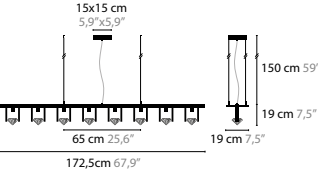

10551 W1

10555 W1 XL

ELEMENTS OF LOVE H1

BASE: 1 X 4,2W / 2700K / 500LM

10511 WITH CRYSTAL ELEMENT

COLOURS 00 01 02 05 10 12 16

ELEMENTS OF LOVE H2

BASE: 2 X 4,2W / 2700K / 1000LM