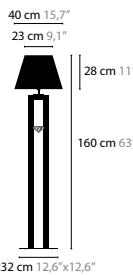

10551 WITH CRYSTAL ELEMENT

BASE: 1 X 4,2W / 2700K / 500LM

COLOURS 00 01 02 05 10 12 16

10555 WITH CRYSTAL ELEMENT

BASE: 1 X 4,2W / 2700K / 500LM

COLOURS 00 01 02 05 10 12 16

10580 WITH CRYSTAL ELEMENT

BASE: 1 X 6,4W / 2700K / 760LM

COLOURS 00 01 02 05 10 12 16

10584 WITH CRYSTAL ELEMENT

BASE: 1 X 6,4W / 2700K / 760LM

COLOURS 00 01 02 05 10 12 16

10590 WITH CRYSTAL ELEMENT

BASE: 1 X GU10 / 220V / MAX. 50W

COLOURS 00 01 02

10560 WITH CRYSTAL ELEMENT

BASE: 1 X E27 / 220V / MAX. 60W INCL. REGULAR / DIMMER

COLOURS 00 01 02 05 10 12 16 SHADE 301 310 320 377 391

10570 WITH CRYSTAL ELEMENT

BASE: 1 X E27 / 220V / MAX. 60W INCL. REGULAR / DIMMER

COLOURS 00 01 02 05 10 12 16 SHADE 301 310 320 377 391

- 301 WHITE
- 310 CREME
- 320 BLACK
- 377 BROWN
- 391 RED

- 00 BRILLIANT BRASS
- 01 SATIN BRASS
- 02 CHROME
- 05 BRONZE
- 10 BLACK MATT
- 12 BLACK GLOSSY
- 16 MATT NICKEL