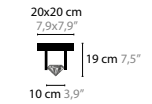

10541 WITH CRYSTAL ELEMENT

COLOURS 00 01 02 05 10 12 16

COLOURS

- 00 BRILLIANT BRASS
- 01 SATIN BRASS
- 02 CHROME
- 05 BRONZE
- 10 BLACK MATT
- 12 BLACK GLOSSY
- 16 MATT NICKEL

10580 C1

10584 C1 XL

10590 S1