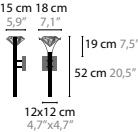

10551 W1

10555 W1 XL

ELEMENTS OF LOVE H1

BASE: 1 X 4,2W / 2700K / 500LM

10511 WITH CRYSTAL ELEMENT

COLOURS 00 01 02 05 10 12 16

ELEMENTS OF LOVE H2

BASE: 2 X 4,2W / 2700K / 1000LM