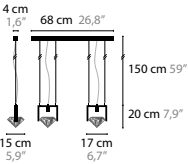

10515 H2

BASE: 1 X 4,2W / 2700K / 500LM

COLOURS 00 01 02 05 10 12 16

BASE: 2 X 4,2W / 2700K / 1000LM

COLOURS 00 01 02 05 10 12 16

BASE: 3 X 4,2W / 2700K / 1500LM

COLOURS 00 01 02 05 10 12 16

BASE: 5 X 4,2W / 2700K / 2500LM

COLOURS 00 01 02 05 10 12 16

BASE: 5 X 4,2W / 2700K / 2500LM

COLOURS 00 01 02 05 10 12 16

BASE: 8 X 4,2W / 2700K / 4000LM

COLOURS 00 01 02 05 10 12 16

- 00 BRILLIANT BRASS
- 01 SATIN BRASS
- 02 CHROME
- 05 BRONZE
- 10 BLACK MATT
- 12 BLACK GLOSSY
- 16 MATT NICKEL