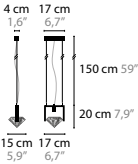

10511 H1

BASE: 1 X 4,2W / 2700K / 500LM

COLOURS 00 01 02 05 10 12 16

BASE: 2 X 4,2W / 2700K / 1000LM

COLOURS 00 01 02 05 10 12 16

BASE: 3 X 4,2W / 2700K / 1500LM

COLOURS 00 01 02 05 10 12 16

BASE: 5 X 4,2W / 2700K / 2500LM

COLOURS 00 01 02 05 10 12 16

BASE: 5 X 4,2W / 2700K / 2500LM

COLOURS 00 01 02 05 10 12 16

BASE: 8 X 4,2W / 2700K / 4000LM

COLOURS 00 01 02 05 10 12 16

- 00 BRILLIANT BRASS
- 01 SATIN BRASS
- 02 CHROME
- 05 BRONZE
- 10 BLACK MATT
- 12 BLACK GLOSSY
- 16 MATT NICKEL