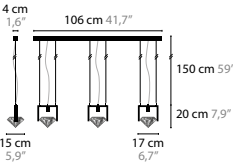

10519 H3

BASE: 1 X 4,2W / 2700K / 500LM

COLOURS 00 01 02 05 10 12 16

BASE: 2 X 4,2W / 2700K / 1000LM

COLOURS 00 01 02 05 10 12 16

BASE: 3 X 4,2W / 2700K / 1500LM

COLOURS 00 01 02 05 10 12 16

BASE: 5 X 4,2W / 2700K / 2500LM

COLOURS 00 01 02 05 10 12 16

BASE: 5 X 4,2W / 2700K / 2500LM

COLOURS 00 01 02 05 10 12 16

BASE: 8 X 4,2W / 2700K / 4000LM

COLOURS 00 01 02 05 10 12 16

- 00 BRILLIANT BRASS
- 01 SATIN BRASS
- 02 CHROME
- 05 BRONZE
- 10 BLACK MATT
- 12 BLACK GLOSSY
- 16 MATT NICKEL