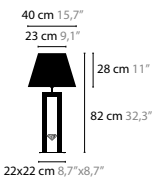

10551 WITH CRYSTAL ELEMENT

BASE: 1 X 4,2W / 2700K / 500LM

COLOURS 00 01 02 05 10 12 16

10555 WITH CRYSTAL ELEMENT

BASE: 1 X 4,2W / 2700K / 500LM

COLOURS 00 01 02 05 10 12 16

10580 WITH CRYSTAL ELEMENT

BASE: 1 X 6,4W / 2700K / 760LM

COLOURS 00 01 02 05 10 12 16

10584 WITH CRYSTAL ELEMENT

BASE: 1 X 6,4W / 2700K / 760LM

COLOURS 00 01 02 05 10 12 16

10590 WITH CRYSTAL ELEMENT

BASE: 1 X GU10 / 220V / MAX. 50W

COLOURS 00 01 02

10560 WITH CRYSTAL ELEMENT

BASE: 1 X E27 / 220V / MAX. 60W INCL. REGULAR / DIMMER

COLOURS 00 01 02 05 10 12 16 SHADE 301 310 320 377 391

10570 WITH CRYSTAL ELEMENT

BASE: 1 X E27 / 220V / MAX. 60W INCL. REGULAR / DIMMER

COLOURS 00 01 02 05 10 12 16 SHADE 301 310 320 377 391

- 301 WHITE
- 310 CREME
- 320 BLACK
- 377 BROWN
- 391 RED

- 00 BRILLIANT BRASS
- 01 SATIN BRASS
- 02 CHROME
- 05 BRONZE
- 10 BLACK MATT
- 12 BLACK GLOSSY
- 16 MATT NICKEL