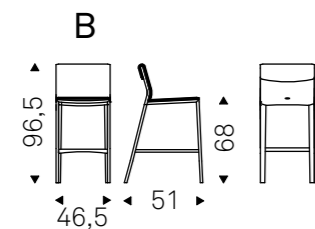

Isabel stool

Paolo Cattelan | 2017

Sgabello con struttura in acciaio. Cuscini imbottiti e rivestimento in ecopelle, tessuto, micro nubuck o pelle come da campionario. Non sfoderabile.

Stool with steel frame. Cushions and covering in synthetic leather, fabric, micro nubuck or soft leather as per sample card. The cover is not removable.

Tabouret avec structure en acier. Coussins et revêtement en simili cuir, tissu, micro nubuck ou cuir mince selon échantillons. Le revêtement n'est pas déhoussable.

Taburete con estructura en acero. Cojines tapizados y revestimiento en ecopiel, tejido, micro nubuck o piel según muestrario. El tapizado no es desenfundable.

Barhocker mit Stahlgestell. Gepolsterte Kissen und Bezug aus Kunstleder, Stoff, micro Nubuck oder Softleder laut Musterkarte. Nicht abziehbar.