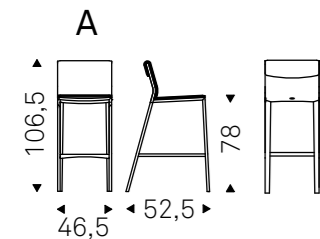

Isabel stool

Paolo Cattelan | 2017

Sgabello con struttura in acciaio. Cuscini imbottiti e rivestimento in ecopelle, tessuto, micro nubuck o pelle come da campionario. Non sfoderabile.

Stool with steel frame. Cushions and covering in synthetic leather, fabric, micro nubuck or soft leather as per sample card. The cover is not removable.

Tabouret avec structure en acier. Coussins et revêtement en simili cuir, tissu, micro nubuck ou cuir mince selon échantillons. Le revêtement n'est pas déhoussable.

Taburete con estructura en acero. Cojines tapizados y revestimiento en ecopiel, tejido, micro nubuck o piel según muestrario. El tapizado no es desenfundable.

Barhocker mit Stahlgestell. Gepolsterte Kissen und Bezug aus Kunstleder, Stoff, micro Nubuck oder Softleder laut Musterkarte. Nicht abziehbar.