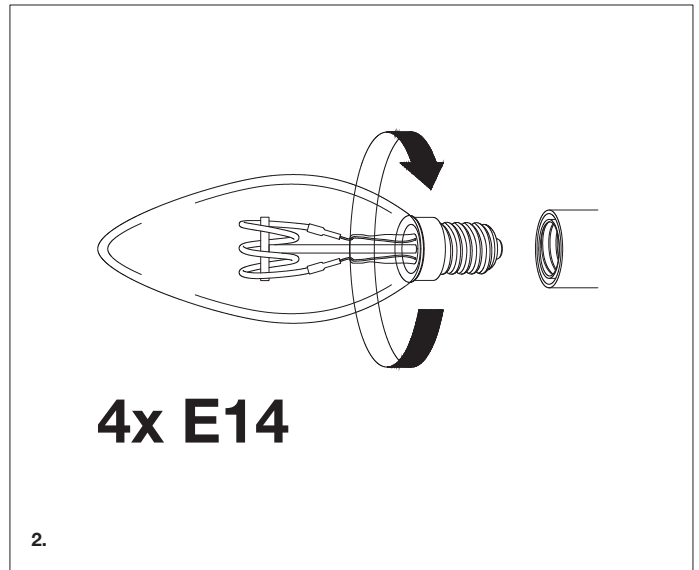

117738 Ceiling Lamp Frederic

117738 Ceiling Lamp Frederic