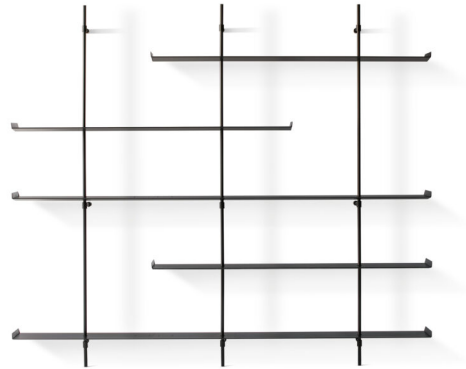

**BONALDO**

# Foil

Designer: Maurizio und Silvia Varsi

The name Foil is an instant reference to the world of sailing boats, which fly over the water at high speed as if they were weightless. The Foil bookcase is inspired by this lightness, an intersection of metal and aluminium shelves and uprights, solid materials that at the same time convey a feeling of lightness which is ideal

for perfectly focusing attention on books and objects. Thanks to the reduced depth and the numerous formats available, the Foil bookcase adapts perfectly to different living or office environments.

**Datenblatt**

Breite: 177cm  
Tiefe : 30cm  
Hoehe : 132cm

Breite: 265cm  
Tiefe : 30cm  
Hoehe : 231cm

Breite: 265cm  
Tiefe : 30cm  
Hoehe : 231cm

Breite: 265cm  
Tiefe : 30cm  
Hoehe : 231cm

Breite: 353cm  
Tiefe : 30cm  
Hoehe : 231cm